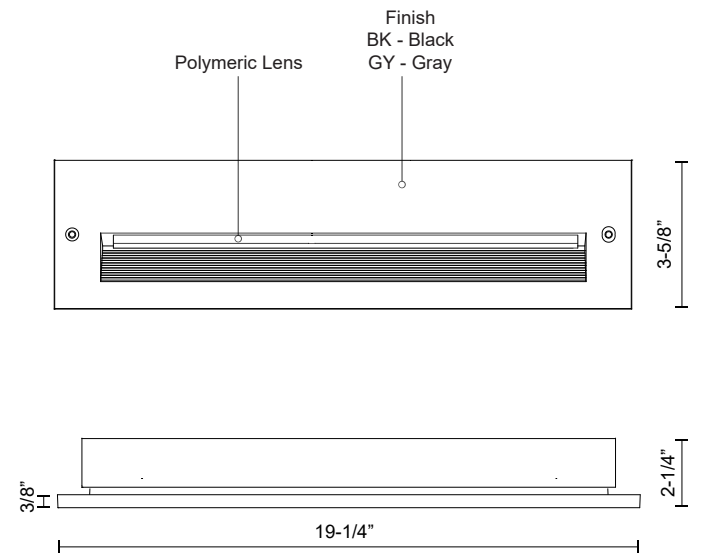

**NEWPORT
ER7120
STEP LIGHTS**

PROJECT

ER7120-BK
Black

ER7120-GY
Gray

SPECIFICATION DETAILS

Fixture Dimensions	W19-1/4" x H3-5/8" x E2-1/4"
Light Source	AC LED Module
Wattage	15W
Total Lumens	1200lm
Delivered Lumens	BK-305lm; GY-407lm;
Voltage	120V
Color Temperature	3000K
CRI (Ra)	90CRI
Optional Color Temps	2700K - 5000K Available, Minimum Order Quantities Apply
LED Rated Life	50,000 hours
Dimming	100% - 10%, ELV Dimmer (Not Included)
Glass Details	Frosted Glass
Back Box Details	ER7120-CBOX(Wet Location)(Sold Separately); ER7120-MBOX(Dry Location)(Sold Separately);
ADA Compliant	Yes
Location	Wet

* For custom options, consult factory for details.

* For warranty information, please visit www.kuzcolighting.com/warranty

DESCRIPTION

This exterior recessed light is a classic, rectangle-shaped, 20 inch long die-cast aluminum recessed light and utilizes LED light sources. The housing is designed to light an exterior or interior staircase or any other area that calls for a lighting from a concealed aperture. Choose from black or gray powder coat. Requires either back-box with fixture ER7120-MBOX (Dry Location) or ER7120-CBOX (Wet Location). Back-box sold separately